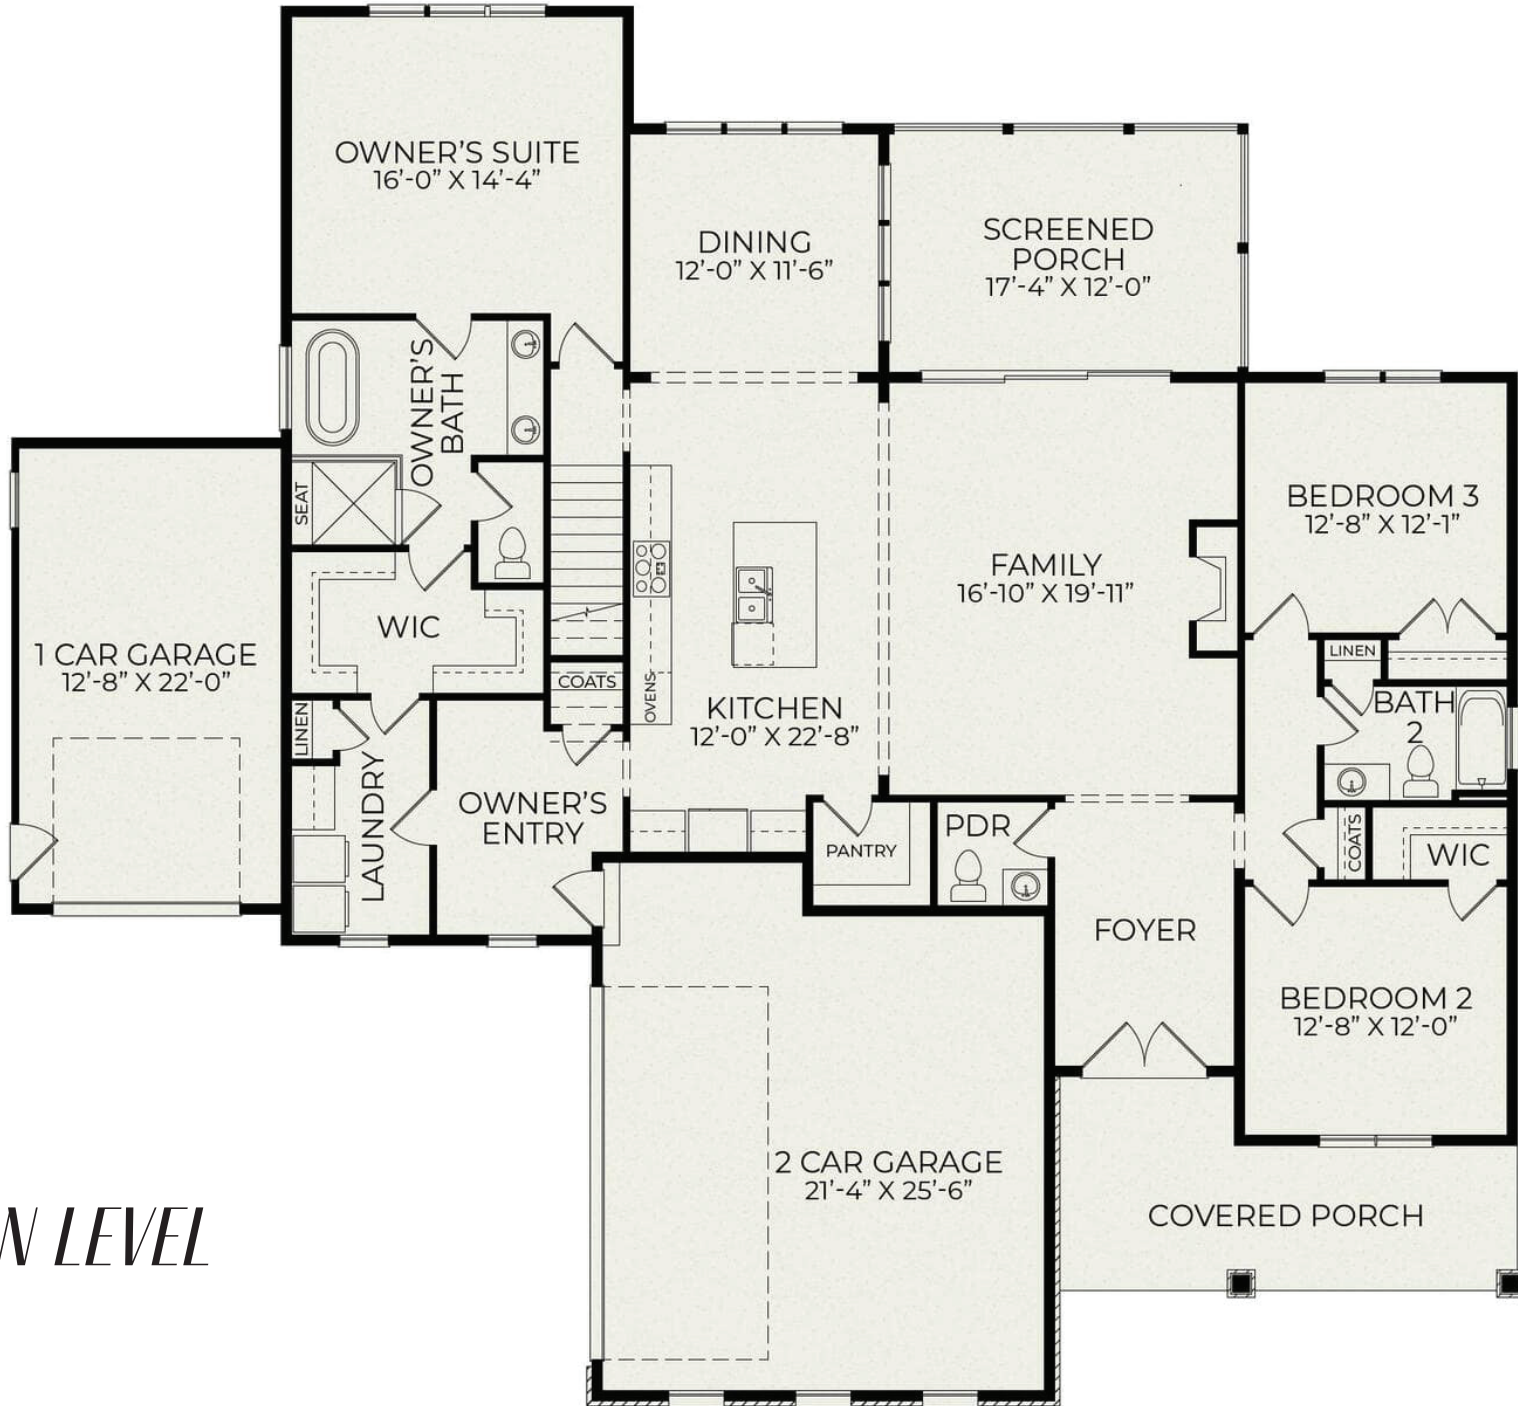

BRASSFIELD

— HOMES BY —
DICKERSON

4 Bedrooms | 3 ½ Baths

CORBETT
LANDING

Starting at \$1,025,000

MAIN LEVEL

UPPER LEVEL

SEE MORE PLANS BY HOMES BY DICKERSON AT CORBETTLANDING.COM