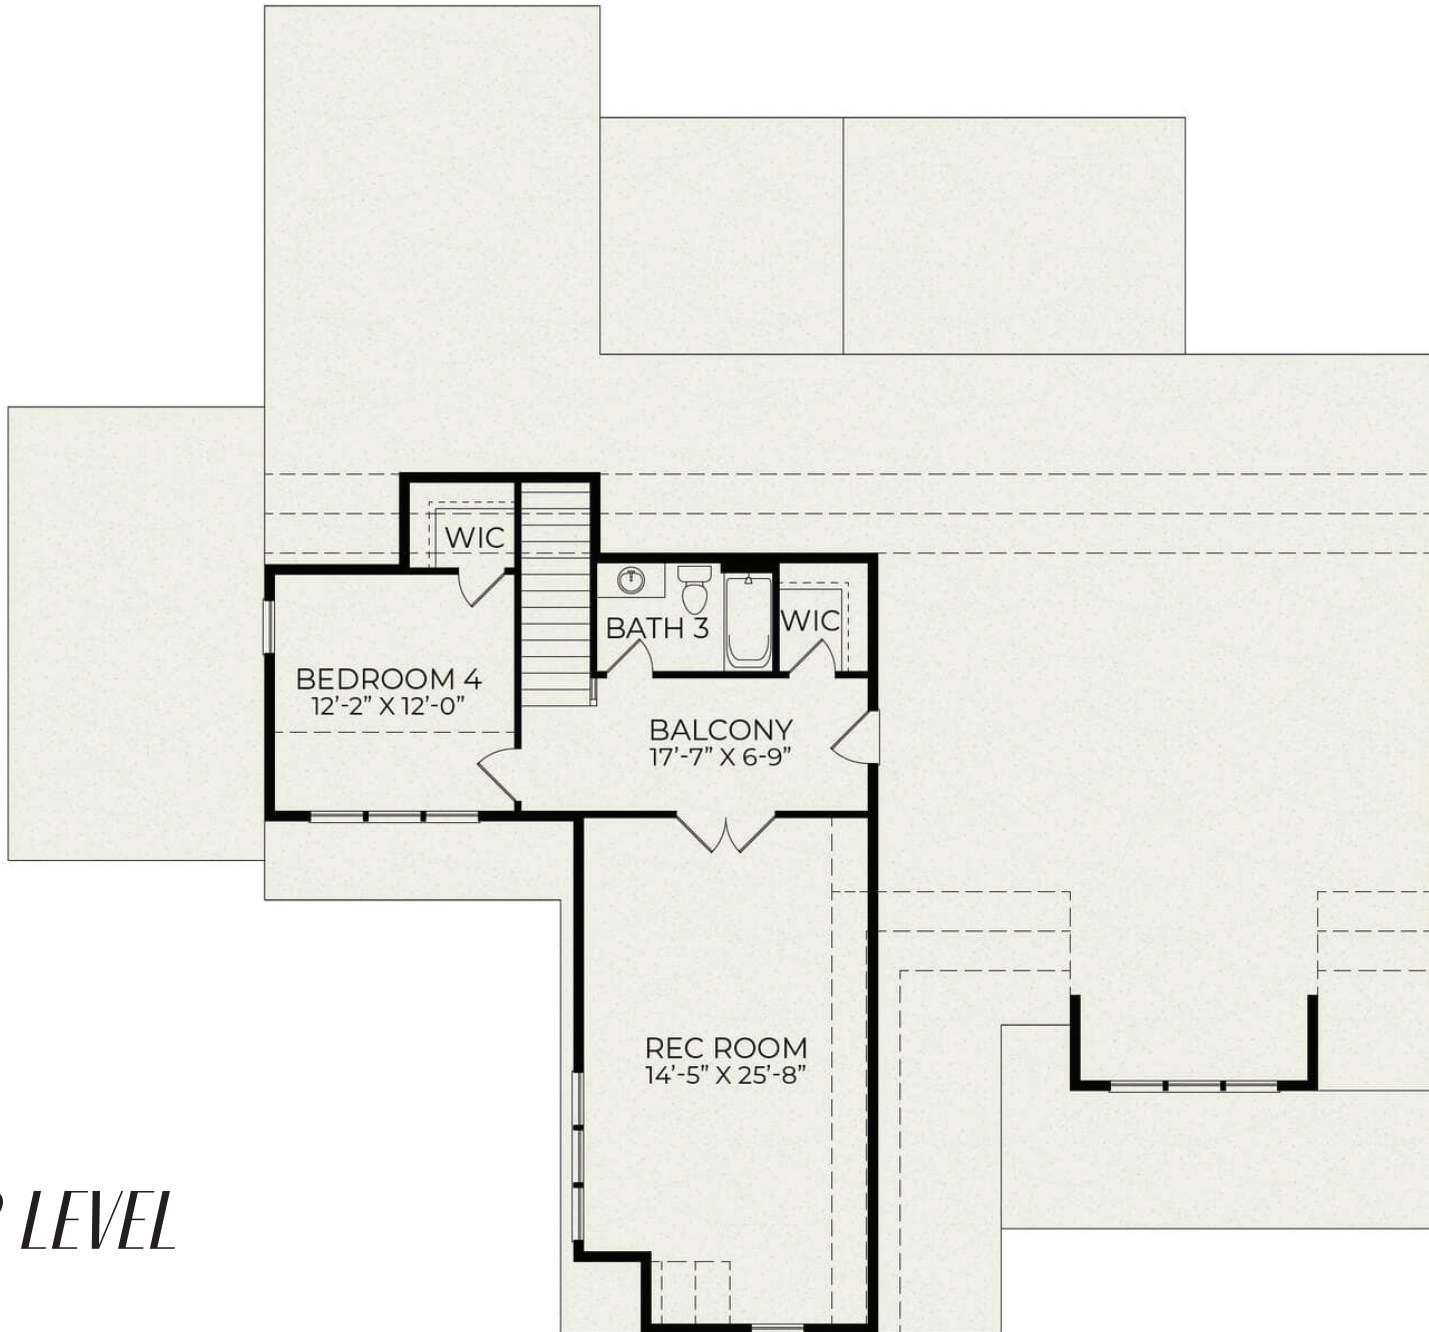

BRASSFIELD

— HOMES BY —
DICKERSON

4 Bedrooms | 3 ½ Baths

CORBETT
LANDING

Starting at \$1,025,000

MAIN LEVEL

UPPER LEVEL

SEE MORE PLANS BY HOMES BY DICKERSON AT CORBETTLANDING.COM