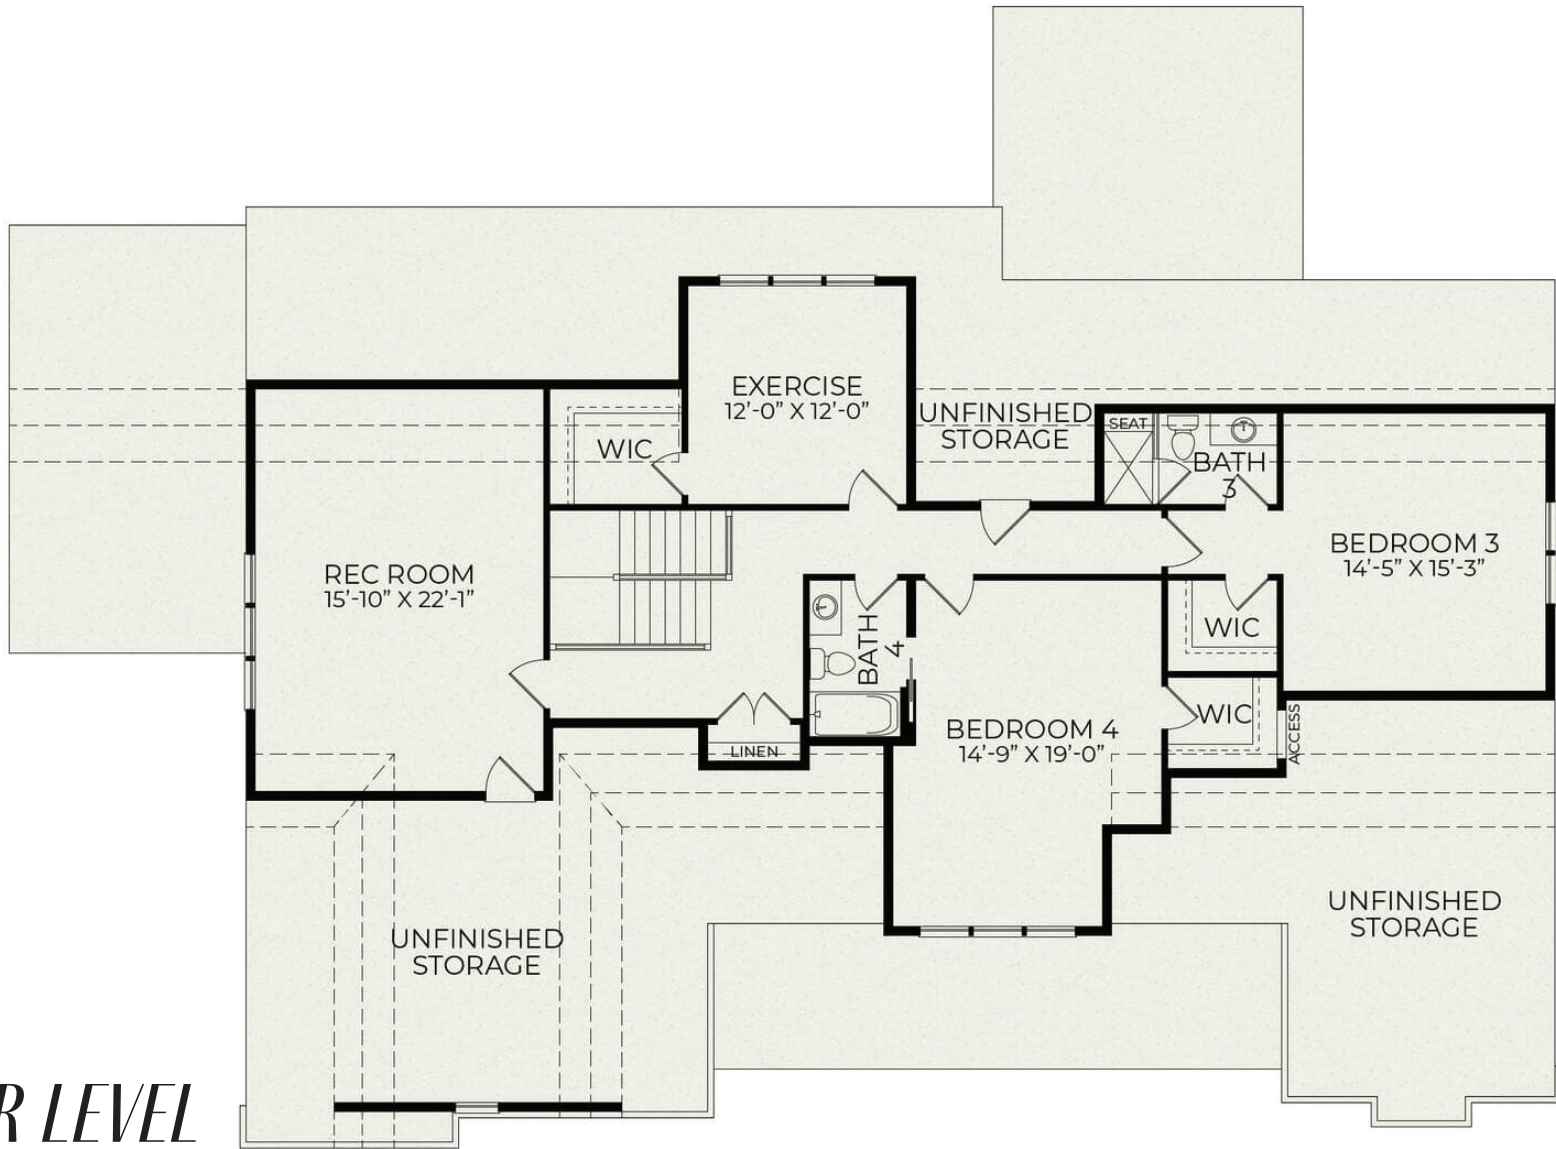

CHATHAM FOREST

HOMES BY
DICKERSON

4 Bedrooms | 4 ½ Baths

CORBETT
LANDING

Starting at \$1,108,000

MAIN LEVEL

UPPER LEVEL

SEE MORE PLANS BY HOMES BY DICKERSON AT CORBETTLANDING.COM