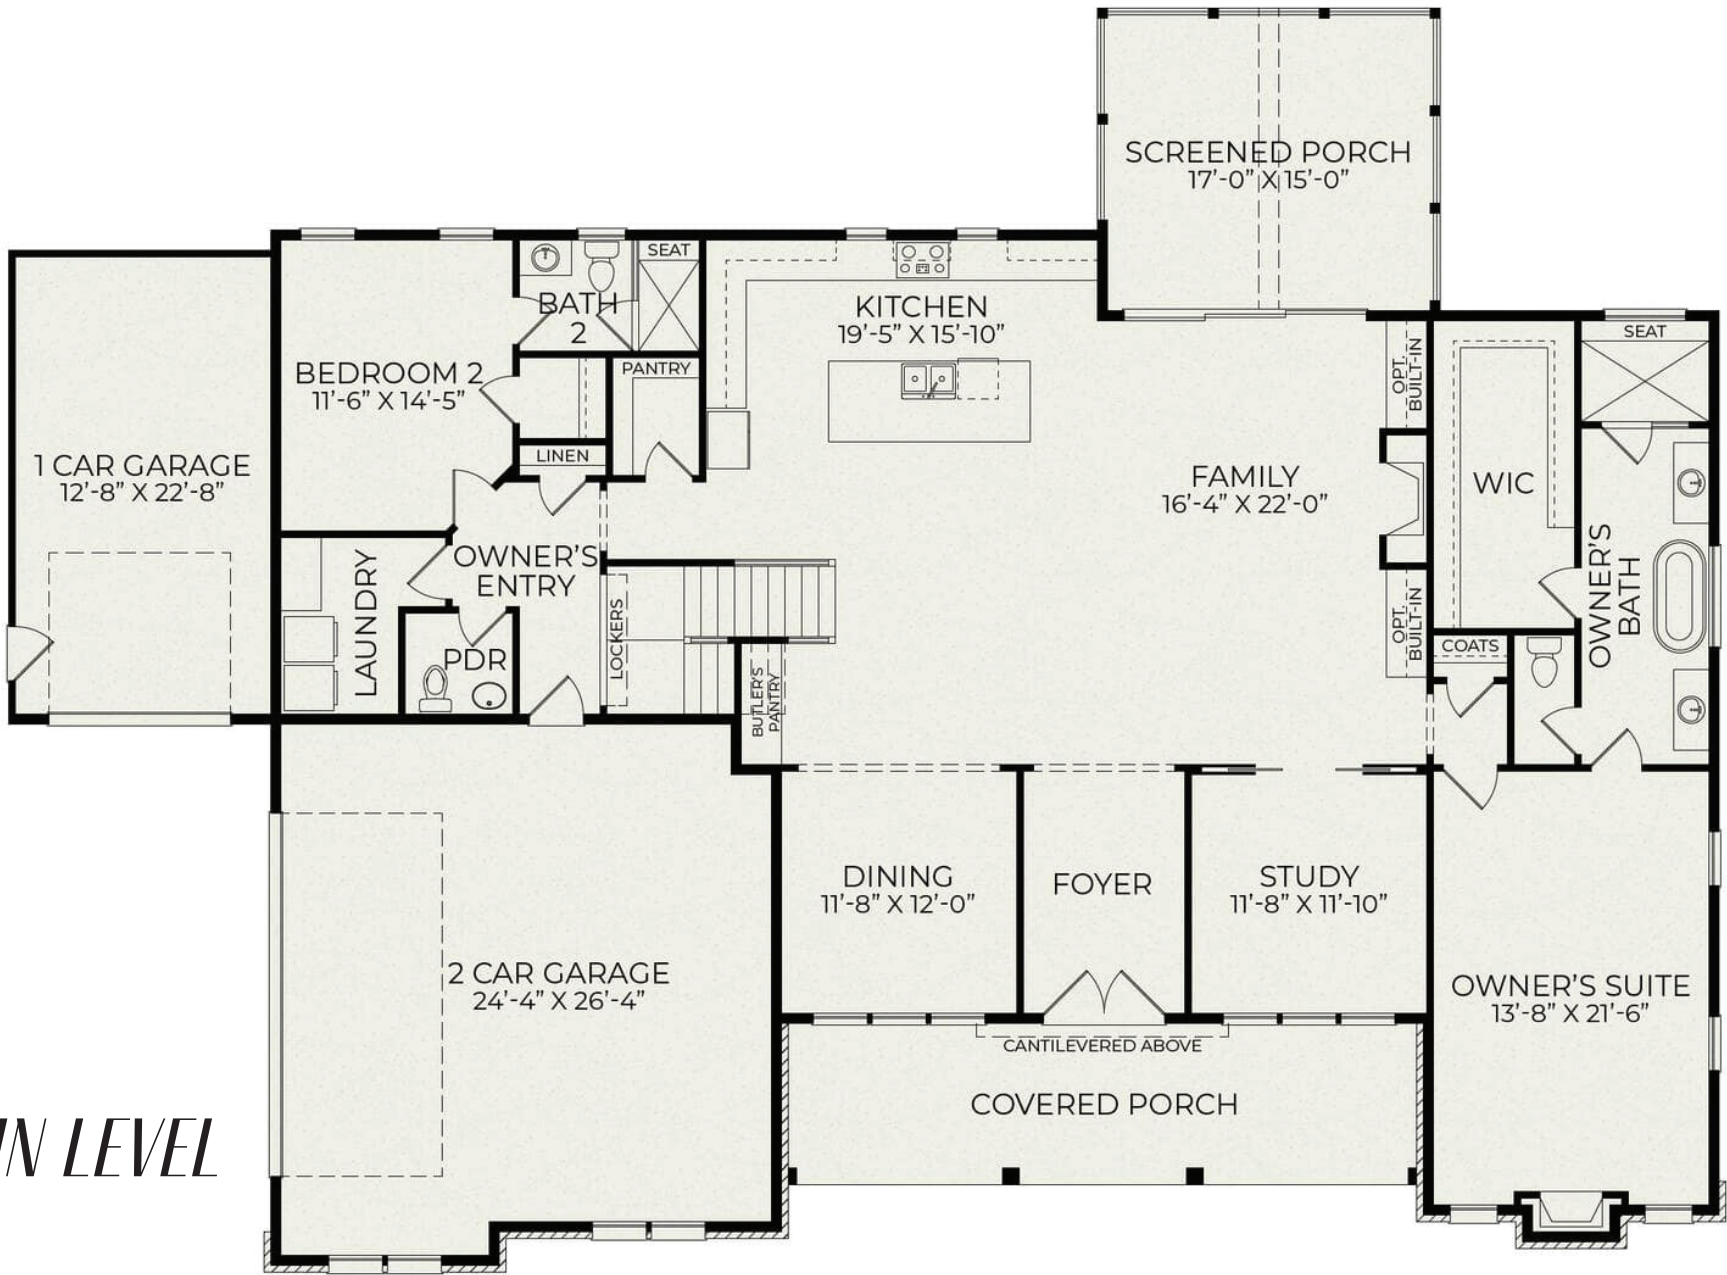

CHATHAM FOREST

HOMES BY
DICKERSON

4 Bedrooms | 4 ½ Baths

CORBETT
LANDING

Starting at \$1,108,000

MAIN LEVEL

UPPER LEVEL

SEE MORE PLANS BY HOMES BY DICKERSON AT CORBETTLANDING.COM